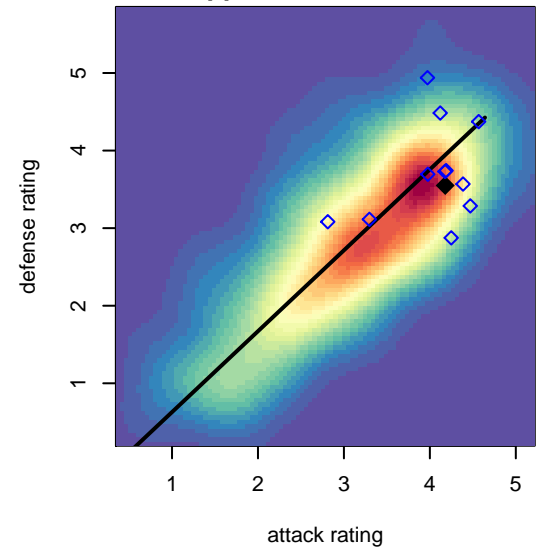

Anaheim FC PDA B00

, CAS
 B00 total strength=1915
 attack=65.27 defense=34.81

alt names used:
 ANAHEIM FC PDA B2000
 ANAHEIM FC PDA 2000 (CAS)
 ANAHEIM FC PDA 2000 (CAS)

Venues played:
 2016 NHB Cup Flight 1
 2016 NV Players Showcase Mirage U17
 2016 Manchester City Cup Gold U17

**attack and defense variance (black dot)
relative to other teams
and top 10 in region**

**attack and defense rating
relative to others at age
and all opponents in last 13 months**

**attack and defense rating
relative to others at age
and all opponents in last 13 months**

Performance relative to 13 month average

Performance relative to 13 month average

Distribution of opponents
 Red = Lose zone, Blue = Win zone, Green = Even
 Black line separates win/lose zones

lot. A=Neither has attack advantage, B=Opponent has both attack and defense advantage, C=Opponent has both attack and defense disadvantage, D=Both have