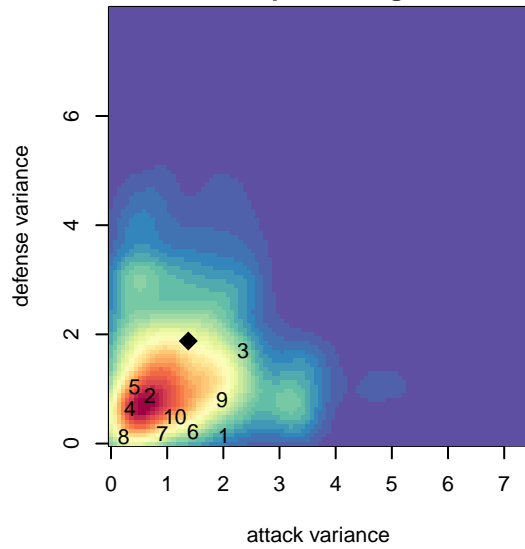

Anaheim FC PDA B00

, CAS
 B00 total strength=1915
 attack=65.27 defense=34.81

alt names used:
 ANAHEIM FC PDA B2000
 ANAHEIM FC PDA 2000 (CAS)
 ANAHEIM FC PDA 2000 (CAS)

Venues played:
 2016 NHB Cup Flight 1
 2016 NV Players Showcase Mirage U17
 2016 Manchester City Cup Gold U17

**attack and defense variance (black dot)
relative to other teams
and top 10 in region**

**attack and defense rating
relative to others at age
and all opponents in last 13 months**

**attack and defense rating
relative to others at age
and all opponents in last 13 months**

Performance relative to 13 month average

Performance relative to 13 month average

Distribution of opponents
 Red = Lose zone, Blue = Win zone, Green = Even
 Black line separates win/lose zones

lot. A=Neither has attack advantage, B=Opponent has both attack and defense advantage, C=Opponent has both attack and defense disadvantage, D=Both have