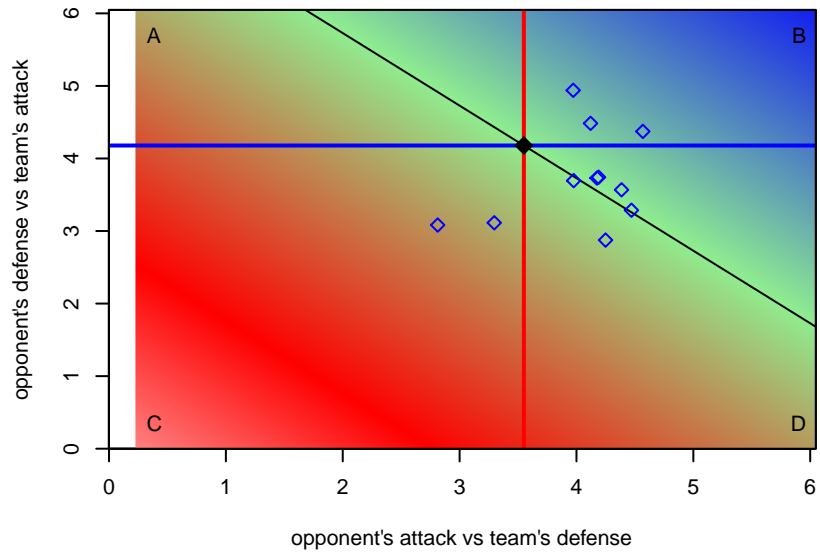

**attack and defense variance (black dot)
relative to other teams
and top 10 in region**

**attack and defense rating
relative to others at age
and all opponents in last 13 months**

**attack and defense rating
relative to others at age
and all opponents in last 13 months**

Performance relative to 13 month average

Performance relative to 13 month average

Distribution of opponents
 Red = Lose zone, Blue = Win zone, Green = Even
 Black line separates win/lose zones

lot. A=Neither has attack advantage, B=Opponent has both attack and defense advantage, C=Opponent has both attack and defense disadvantage, D=Both have